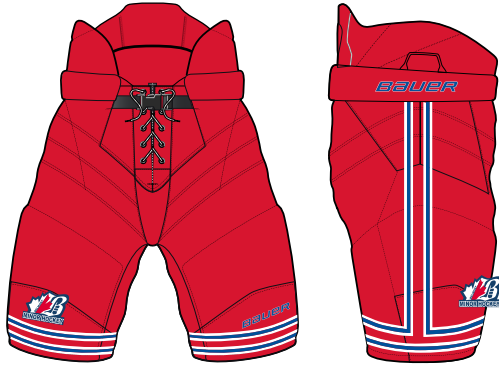

BELMONT MINOR HOCKEY

1043784 CUSTOM NEXUS PERFORMANCE PANT SENIOR
 DESIGN: 99044 STYLE: SENIOR PANT

COLORS

- Base Pant Color
RED
- Ranger Stripe White/Royal/White

EMBELLISHMENTS

PATCH: ROYAL/WHITE
 Left Leg Bauer Logo Embroidery
 W: 5.543" H: .683"

ROY WHT

PATCH: (#TBD) BELMONT MINOR HOCKEY-RTCA-73
 Right Leg Pant Logo Embroidery
 W: 3.25" H: 2.4173"

NAV RED WHT

BELMONT MINOR HOCKEY

1043786 CUSTOM NEXUS PERFORMANCE PANT JUNIOR
 DESIGN: 99040 STYLE: JUNIOR PANT

COLORS

- Base Pant Color
RED
- Ranger Stripe White/Royal/White

EMBELLISHMENTS

PATCH: ROYAL/WHITE
 Left Leg Bauer Logo Embroidery
 W: 5.543" H: .683"

ROY WHT

PATCH: (#TBD) BELMONT MINOR HOCKEY-RTCA-73
 Right Leg Pant Logo Embroidery
 W: 3.25" H: 2.4173"